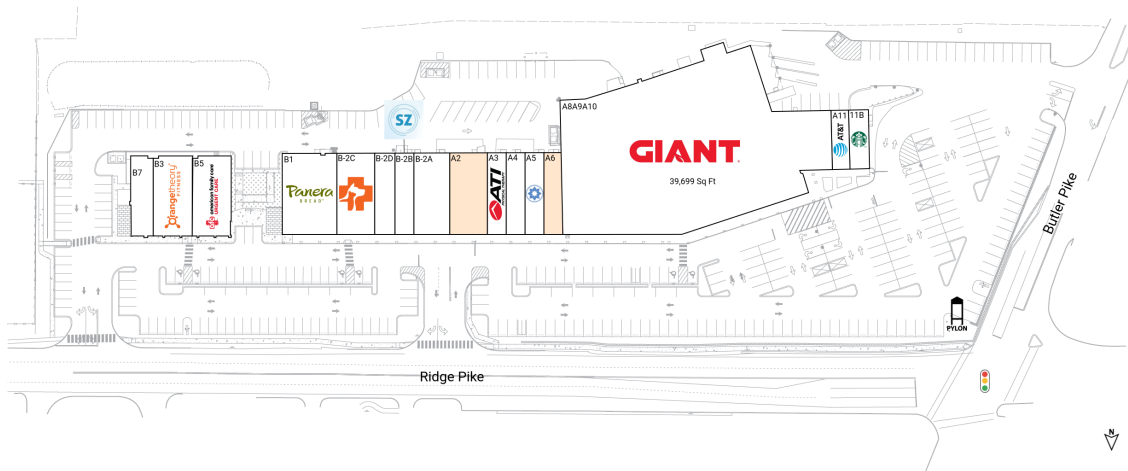

Whitemarsh Shopping Center

10 E Ridge Pike | Conshohocken, PA 19428

Montgomery County Philadelphia-Camden-Wilmington, PA-NJ-DE-MD

76,391 Sq Ft

40.0934, -75.2853

Available Spaces

A2 3,400 Sq Ft [360°](#) A6 1,700 Sq Ft [360°](#)

Current Tenants Space size listed in square feet

11B	Starbucks	1,300
A11	AT&T	1,147
A3	ATI Physical Therapy	1,700
A4	Illiano's Pizza	1,700
A5	Club Pilates	1,700
A8A9A10	Giant Food Stores	39,699
B-2A	Modish Nail Spa	3,400
B-2B	Stretch Zone	1,700
B-2C	Banfield Pet Hospital	3,400
B-2D	Heyday Skincare	1,803
B1	Panera Bread	4,930
B3	Orangetheory Fitness	3,492
B5	AFC Urgent Care	3,464
B7	Mezeh Mediterranean Grill	1,856

This site plan is for illustrative and information purposes only, showing the general layout of the shopping center; and is not a legal survey. Brixmor makes no representation or warranty that the shopping center is exactly as depicted as site conditions and tenant mix are subject to change over time.